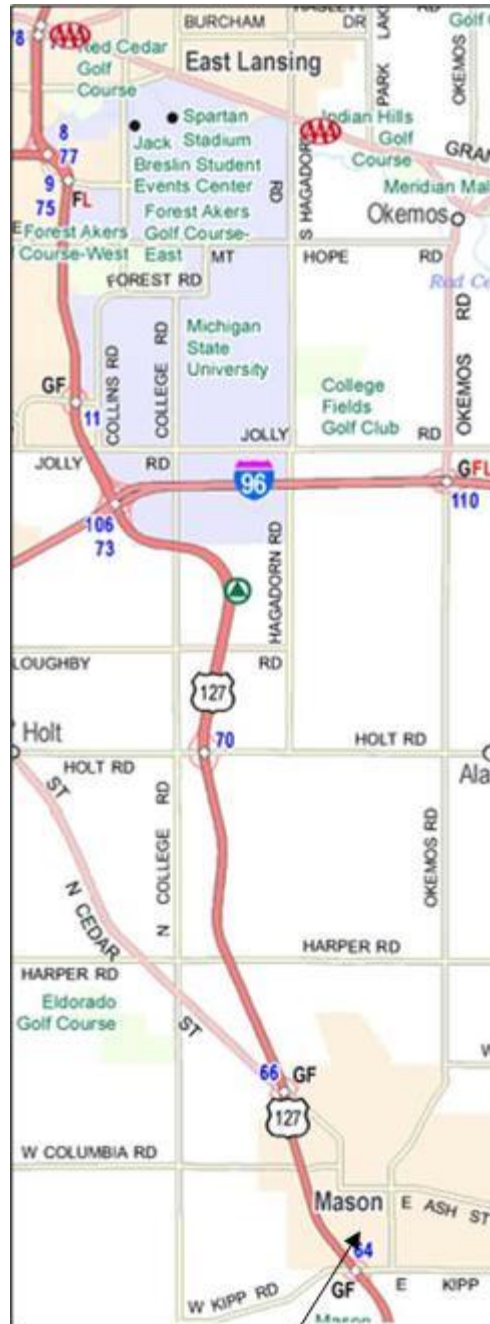

GPS Addresses:

- Case Hall/Athlete Village, 842 Chestnut Road, *East Lansing*
- Mason High School Aquatic Center, 1001 South Barnes Street, *Mason*

Directions from Athlete Village to Mason High School Aquatics Center:

- Set GPS to 1001 South Barnes Street, Mason MI
- Take Chestnut Road south to Trowbridge Road, turn right/west
- Take Trowbridge Road to Highway #127, follow the entrance ramp signs south to Mason
- From Highway #127, take the Kipp Road exit east
- Take Kipp Road east to Barnes Street, turn left/north
- Take Barnes Street north to Mason High School - drive around the north side of the pool to the Aquatic Center entrance

**Mason High School
Aquatic Center**